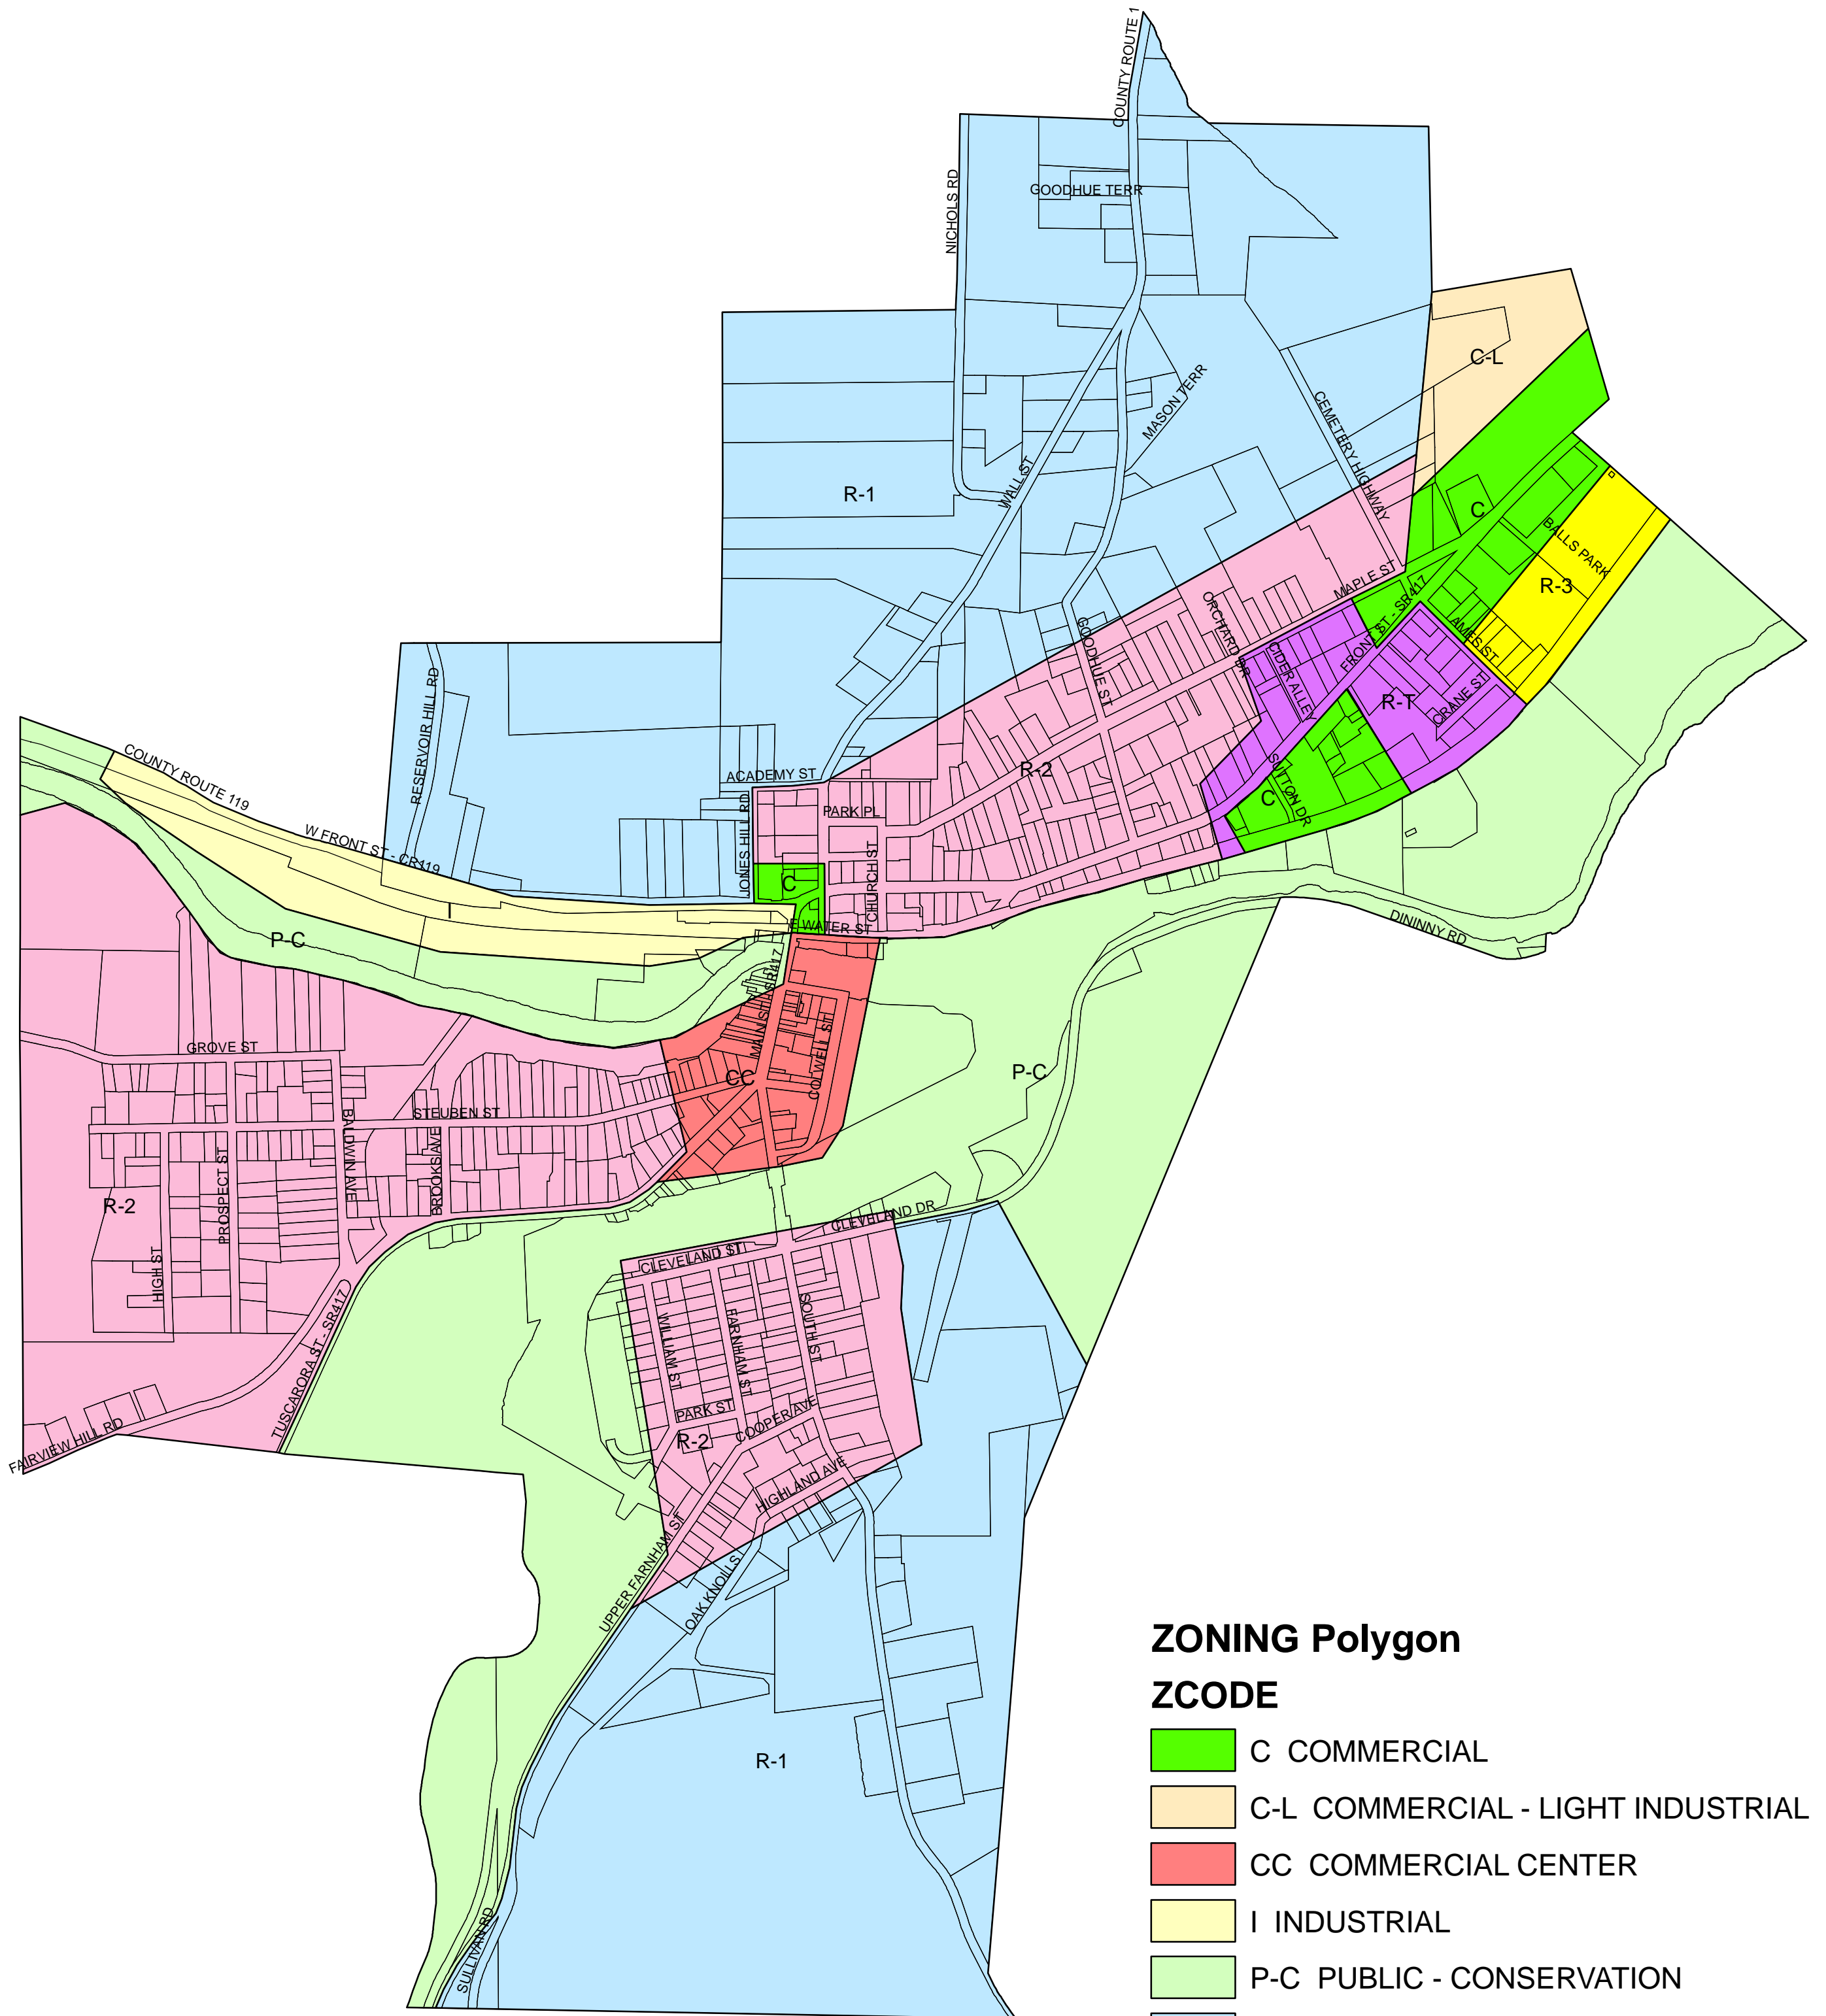

Village of Addison

ZONING

ZONING Polygon

ZCODE

- C COMMERCIAL
- C-L COMMERCIAL - LIGHT INDUSTRIAL
- CC COMMERCIAL CENTER
- I INDUSTRIAL
- P-C PUBLIC - CONSERVATION
- R-1 RESIDENTIAL - LOW DENSITY
- R-2 RESIDENTIAL - MODERATE
- R-3 RESIDENTIAL - MIXED
- R-T RESIDENTIAL - TRANSITION